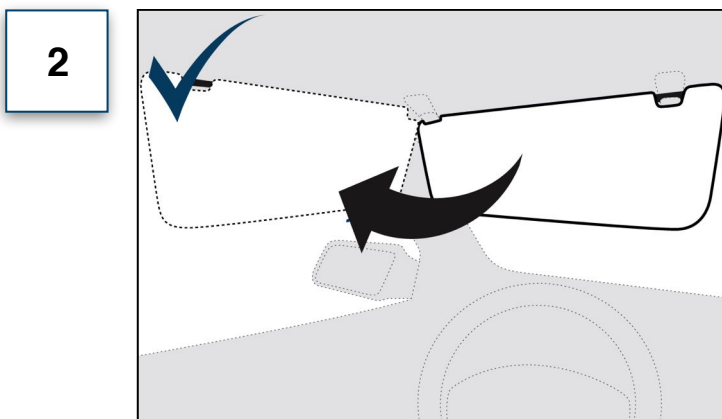

## Compatibility of SHADE WINGS (Part 1)

To be compatible with SHADE WINGS, the standard sun visor of your car must have the following three characteristics:

SHADE WINGS may only be fitted to the driver's side of left-hand drive vehicles.

The standard sun visor of your car must be pivotable to the side window.

The standard sun visor of your car must be between 12,5 cm (5 in.) and 19 cm (7.5 in.) high and between 24 cm (9.5 in.) and 38 cm (15 in.) wide.