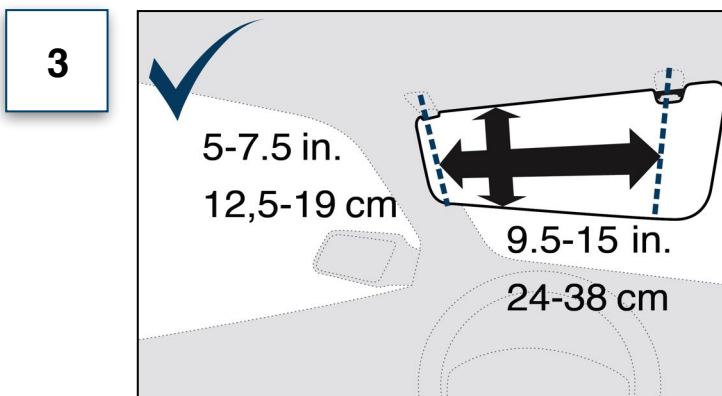

## Compatibility of SHADE WINGS (Part 1)

To be compatible with SHADE WINGS, the standard sun visor of your car must have the following three characteristics:

SHADE WINGS may only be fitted to the driver's side of left-hand drive vehicles.

The standard sun visor of your car must be pivotable to the side window.

The standard sun visor of your car must be between 12,5 cm (5 in.) and 19 cm (7.5 in.) high and between 24 cm (9.5 in.) and 38 cm (15 in.) wide.