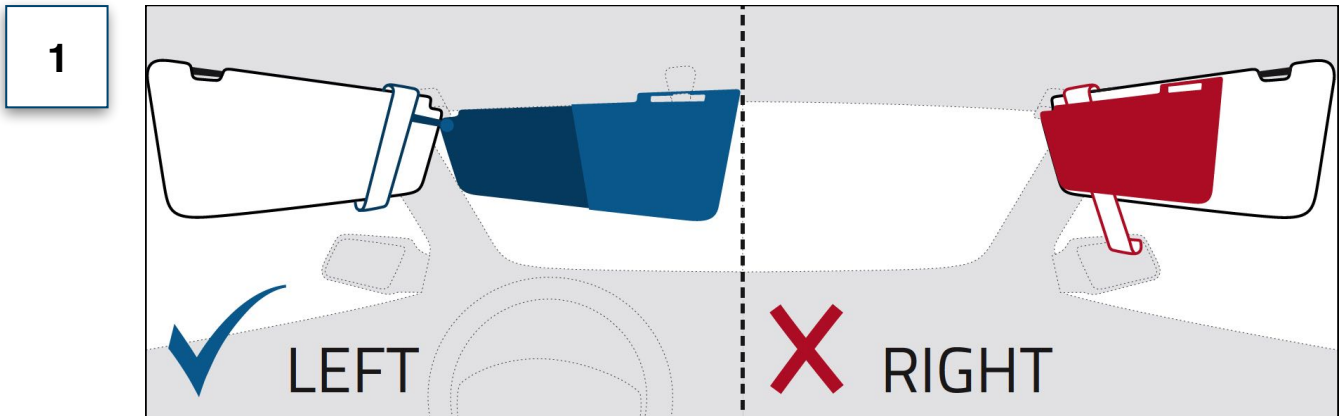

## Compatibility of SHADE WINGS (Part 1)

To be compatible with SHADE WINGS, the standard sun visor of your car must have the following three characteristics:

SHADE WINGS may only be fitted to the driver's side of left-hand drive vehicles.

The standard sun visor of your car must be pivotable to the side window.

The standard sun visor of your car must be between 12,5 cm (5 in.) and 19 cm (7.5 in.) high and between 24 cm (9.5 in.) and 38 cm (15 in.) wide.